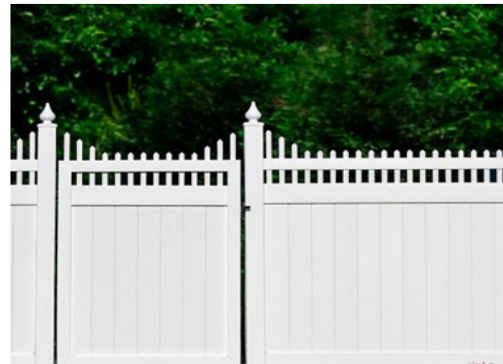

VINYL PRIVACY & SEMI-PRIVACY

Tongue and groove privacy fence panels have 7/8" x 6" pickets, 1-1/2" x 5 1/2" top and bottom rails, a metal reinforcement, and 7/8" x 1" U-channel edgings to add an attractive aesthetic to each privacy panel. Semi-privacy panels have 1" spaced pickets.

PRIVACY DIAMOND LATTICE TOP
in 1" diamond shapes

PRIVACY LATTICE TOP
in 2" diamond shapes

OLD ENGLISH LATTICE TOP
in 4" square shapes

2" SQUARE LATTICE TOP
in 2" square shapes

FLAT PICKET TOP
in Victorian picketing

SCALLOPED PICKET TOP
in Victorian picketing

END SCALLOPED PICKET TOP
in Victorian picketing

RAIL TOP
with flat top rail

VINYL PRIVACY & SEMI-PRIVACY

ARCHED TOP PRIVACY
shown in two-tone Quick Ship colors

SLOPED TOP PRIVACY
shown in wood brown

SEMI-PRIVACY SHADOW BOX
with diagonal lattice topper in grey

SEMI-PRIVACY
shown in 5.0" H, spaced pickets

SEMI-PRIVACY LATTICE TOP
in square or diamond shapes

FRAMED OLD ENGLISH LATTICE
semi-privacy

ARCHED OLD ENGLISH LATTICE
ideal for garden spaces